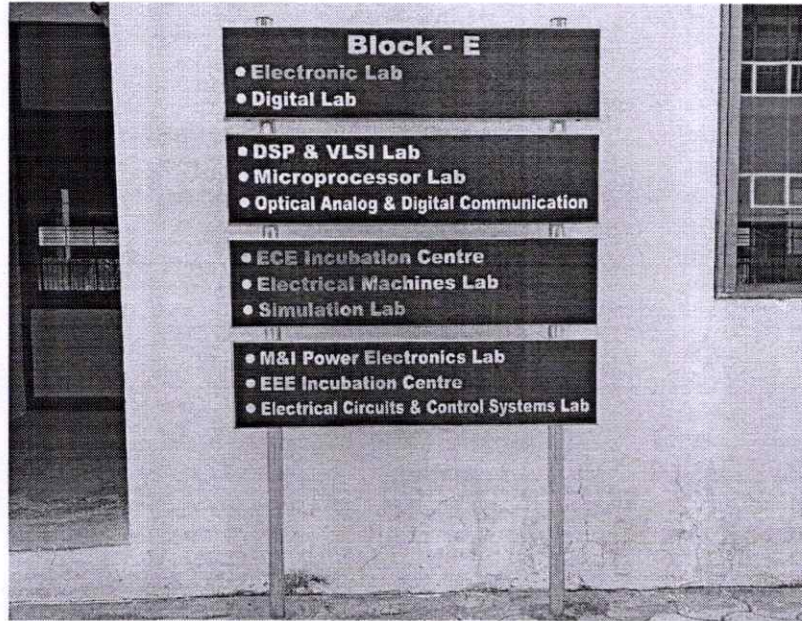

MOU SIGNING WITH SVHEC & CALIBER

SHREE VENKATESHWARA HI-TECH ENGINEERING COLLEGE

Accredited by NAAC with 'A' Grade

An ISO 9001:2015 Certified Institution

Approved by AICTE, New Delhi and Affiliated to Anna University, Chennai

Gobichettipalayam – 638 455, Erode District, Tamilnadu

Web: <http://www.svhc.com/>

INCUBATION CENTER